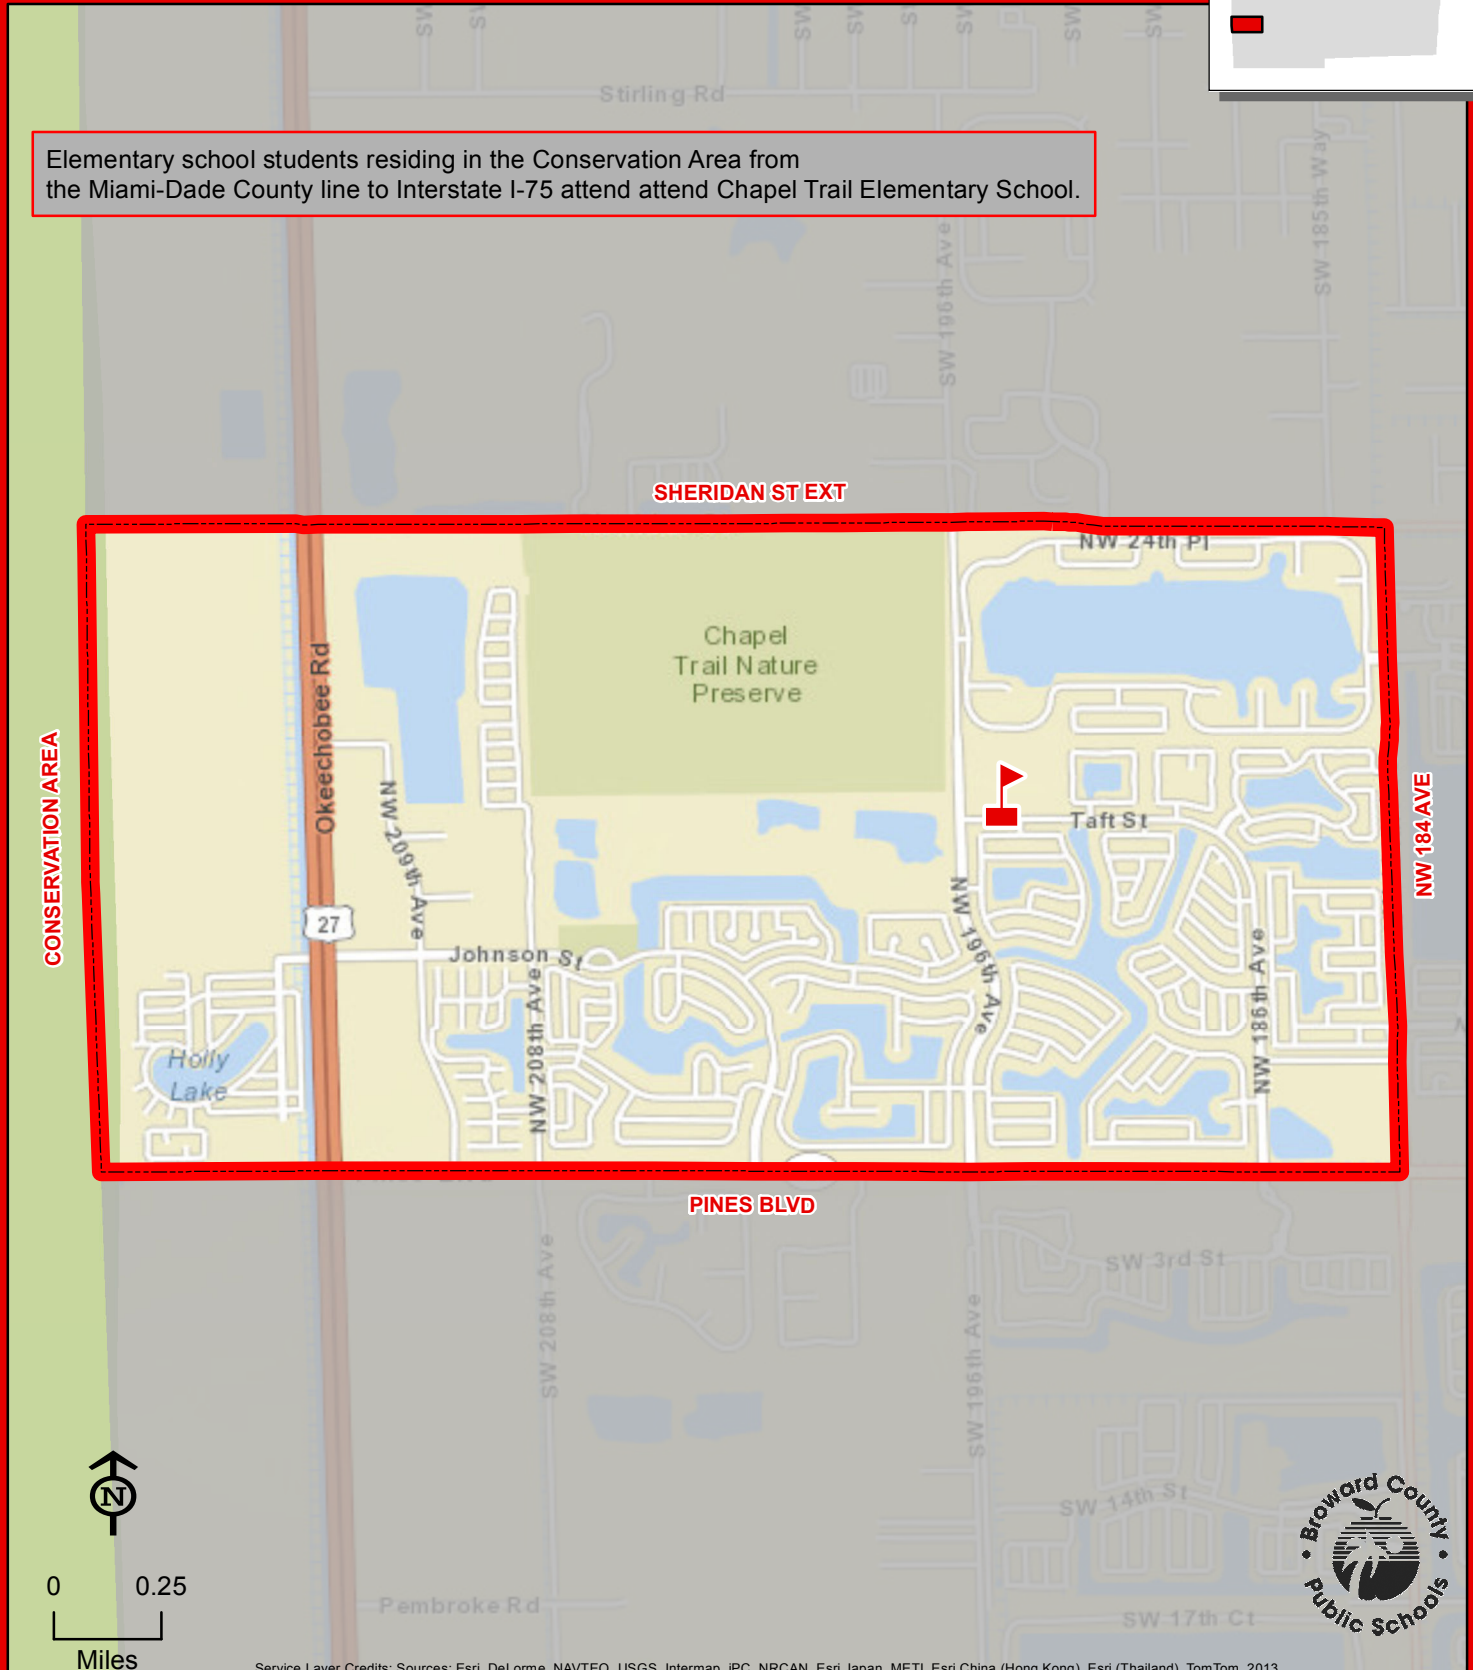

CHAPEL TRAIL ELEMENTARY SCHOOL

19595 TAFT STREET
PEMBROKE PINES, FLORIDA 33029
754-323-5000

Elementary school students residing in the Conservation Area from the Miami-Dade County line to Interstate I-75 attend Chapel Trail Elementary School.

NW 184 AVE

CHAPEL TRAIL

Service Layer Credits: Sources: Esri, DeLorme, NAVTEQ, USGS, Intermap, IPC, NRCAN, Esri Japan, METI, Esri China (Hong Kong), Esri (Thailand), TomTom, 2013

THIS MAP IS FOR CONCEPTUAL PURPOSES ONLY AND SHOULD NOT BE USED FOR LEGAL BOUNDARY DETERMINATIONS